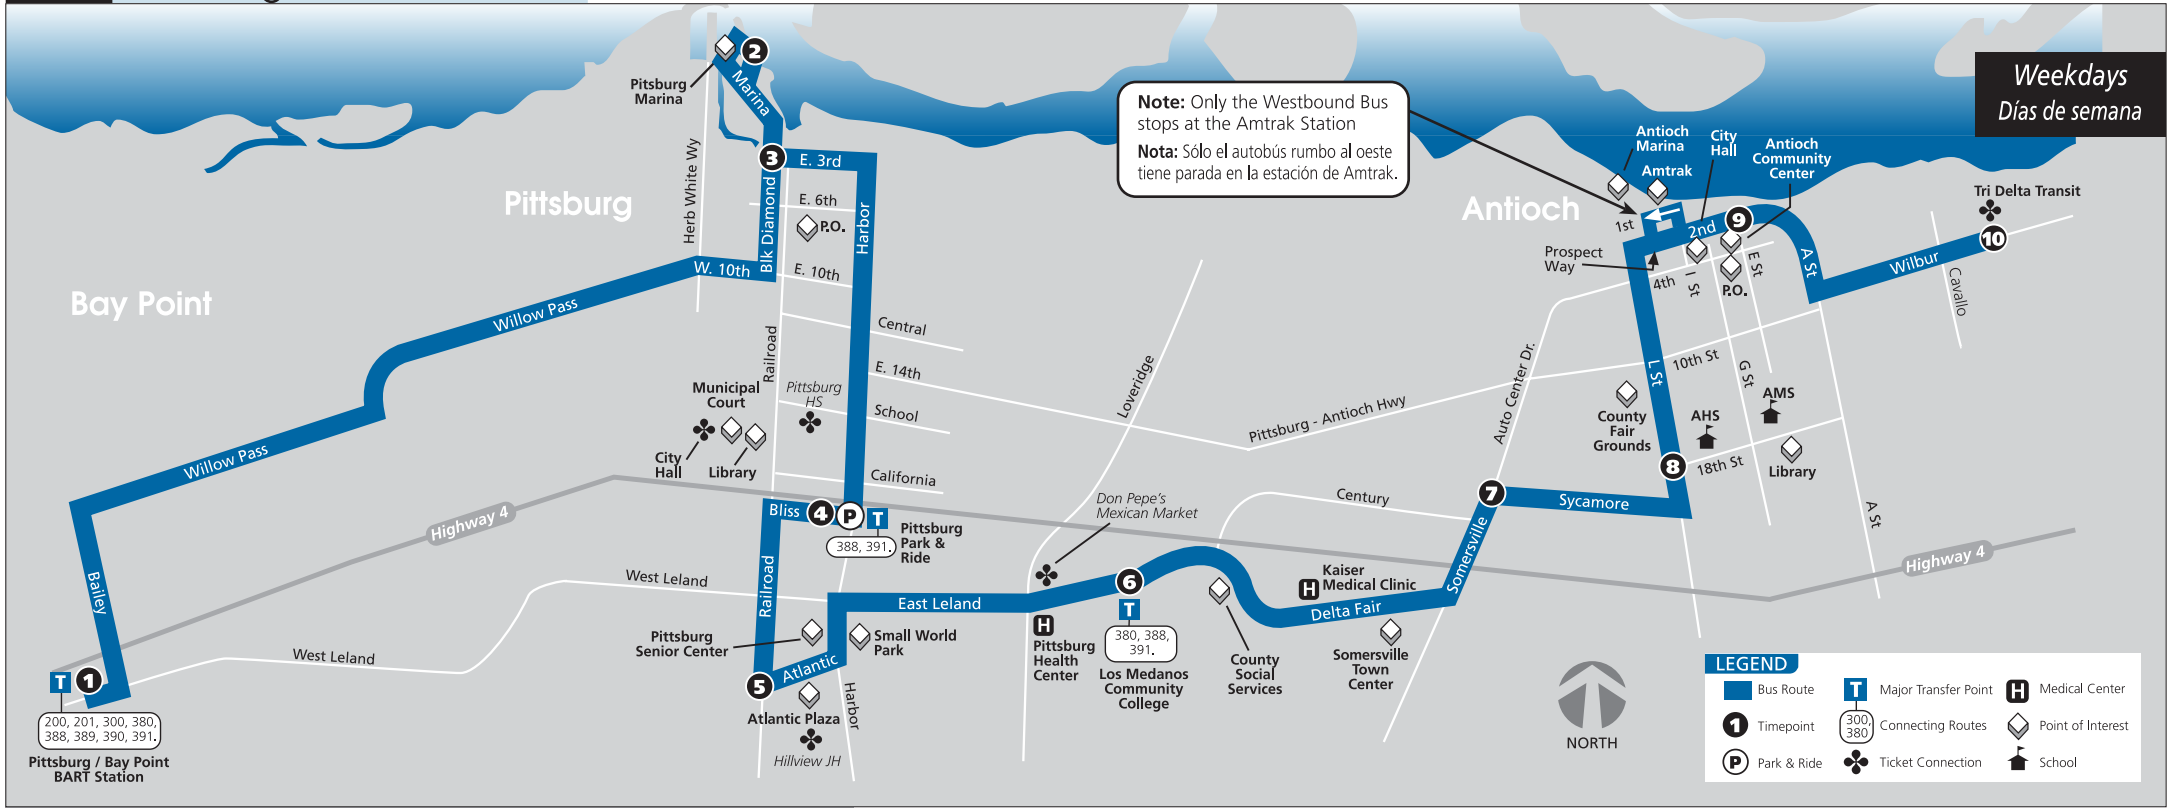

387 Pittsburg BART / Antioch

See system map or page 25 for construction detour locations due to Hwy 4 widening project.

387 Westbound (to BART) Rumbo al Oeste									
ANTIOCH					PITTSBURG				
10	9	8	7	6	5	4	3	2	1
Tri Delta Transit	W 2nd St / E Street	L Street / W 18th Street	Auto Center / Sycamore	Los Medanos College	Railroad / Atlantic	Pittsburg Park & Ride	3rd / Marina	Pittsburg Marina	Pittsburg / Bay Point BART
4:48	4:53	5:05	5:08	5:20	5:28	5:38	5:50	5:51	6:09
5:28	5:33	5:45	5:48	6:00	6:08	6:18	6:30	6:31	6:49
6:15	6:20	6:32	6:35	6:47	6:55	7:05	7:17	7:18	7:36
7:04	7:09	7:21	7:24	7:36	7:44	7:54	8:06	8:07	8:25
8:04	8:09	8:21	8:24	8:36	8:44	8:54	9:06	9:07	9:25
9:19	9:24	9:36	9:39	9:51	9:59	10:09	10:21	10:22	10:40
10:06	10:11	10:23	10:26	10:38	10:46	10:56	11:08	11:09	11:27
11:46	11:51	12:03	12:06	12:18	12:26	12:36	12:48	12:49	1:07
12:46	12:51	1:03	1:06	1:18	1:26	1:36	1:48	1:49	2:07
1:46	1:51	2:03	2:06	2:18	2:26	2:36	2:48	2:49	3:07
2:46	2:51	3:03	3:11	3:23	3:31	3:41	3:53	3:54	4:12
3:46	3:51	4:03	4:06	4:18	4:26	4:36	4:48	4:49	5:07
4:46	4:51	5:03	5:06	5:18	5:26	5:36	5:48	5:49	6:07
5:46	5:51	6:03	6:06	6:18	6:26	6:36	6:48	6:49	7:07
6:51	6:56	7:08	7:11	7:23	7:31	7:41	7:53	7:54	8:12
7:51	7:56	8:08	8:11	8:23	8:31	8:41	8:53	8:54	9:12

387 Eastbound (from BART) Rumbo al Este									
PITTSBURG					ANTIOCH				
1	2	3	4	5	6	7	8	9	10
Pittsburg / Bay Point BART	3rd / Marina	Pittsburg Marina	Pittsburg Park & Ride	Railroad / Atlantic	Los Medanos College	Auto Center / Sycamore	L Street / W 18th Street	W 2nd Street / E Street	Tri Delta Transit
6:29	6:44	6:45	6:54	7:06	7:14	7:26	7:29	7:36	7:46
7:09	7:38	7:39	7:48	8:00	8:08	8:20	8:23	8:30	8:40
8:43	8:58	8:59	9:08	9:20	9:28	9:40	9:43	9:50	10:00
9:41	9:56	9:57	10:06	10:18	10:26	10:38	10:41	10:48	10:58
10:44	10:59	11:00	11:09	11:21	11:29	11:41	11:44	11:51	12:01
11:41	11:56	11:57	12:06	12:18	12:26	12:38	12:41	12:48	12:58
12:42	1:01	1:02	1:16	1:28	1:36	1:48	1:51	1:58	2:08
1:41	1:56	1:57	2:06	2:18	2:26	2:38	2:41	2:48	2:58
2:53	3:08	3:09	3:18	3:30	3:38	3:50	3:53	4:00	4:10
3:41	3:56	3:57	4:06	4:18	4:26	4:38	4:41	4:48	4:58
4:41	4:56	4:57	5:06	5:18	5:26	5:38	5:41	5:48	5:58
5:49	6:04	6:05	6:14	6:26	6:34	6:46	6:49	6:56	7:06
6:42	6:57	6:58	7:07	7:19	7:27	7:39	7:42	7:49	7:59
7:55	8:10	8:11	8:20	8:32	8:40	8:52	8:55	9:02	9:12

For BART Departure Times
Please call BART Information at
676-BART
or see the website at
www.bart.gov

Note: The bold type on gray stripes indicates pm times.
Nota: La letra en negrilla en los renglones grises indica horas de la tarde (p.m.)

Schedule Note: The times published in Tri Delta Transit timetables and brochures do not anticipate service disruptions and are approximations for normal trips. All timetables are subject to change without notice.

Aviso sobre los horarios: Las horas publicadas en horarios y folletos de Tri Delta Transit no toman en cuenta interrupciones en el servicio y son sólo aproximadas. Todos los horarios están sujetos a cambio sin previo aviso.