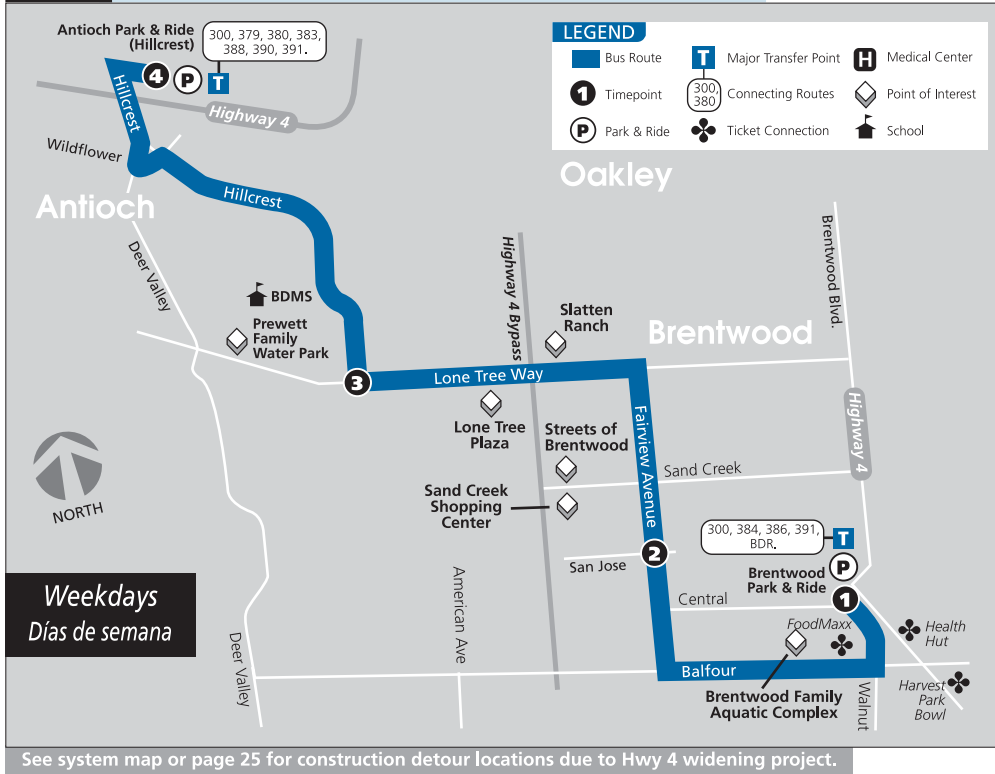

385 Antioch / Brentwood (via Hillcrest)

385 Westbound Rumbo al Oeste			
BRENTWOOD		ANTIOCH	
1	2	3	4
Brentwood Park & Ride	Fairview / San Jose	Hillcrest / Lone Tree	Antioch Park & Ride (Hillcrest)
7:13	7:23	7:33	7:45
9:20	9:30	9:40	9:52
10:20	10:30	10:40	10:52
11:20	11:30	11:40	11:52
12:20	12:30	12:40	12:52
1:35	1:45	1:55	2:07
3:44	3:54	4:04	4:16
5:01	5:11	5:21	5:33
7:00	7:10	7:20	7:32

385 Eastbound Rumbo al Este			
ANTIOCH		BRENTWOOD	
4	3	2	1
Antioch Park & Ride (Hillcrest)	Hillcrest / Lone Tree	Fairview / San Jose	Brentwood Park & Ride
6:40	6:52	7:02	7:12
7:27	7:39	7:49	8:04
9:45	9:57	10:07	10:17
10:45	10:57	11:07	11:17
11:35	11:47	11:57	12:07
1:00	1:12	1:22	1:32
3:27	3:39	3:49	3:59
4:25	4:37	4:47	4:57
5:25	5:37	5:47	5:57
6:25	6:37	6:47	6:57

Note: The bold type on gray stripes indicates pm times.

Nota: La letra en negrilla en los renglones grises indica horas de la tarde (p.m.)

Schedule Note: The times published in Tri Delta Transit timetables and brochures do not anticipate service disruptions and are approximations for normal trips. All timetables are subject to change without notice.