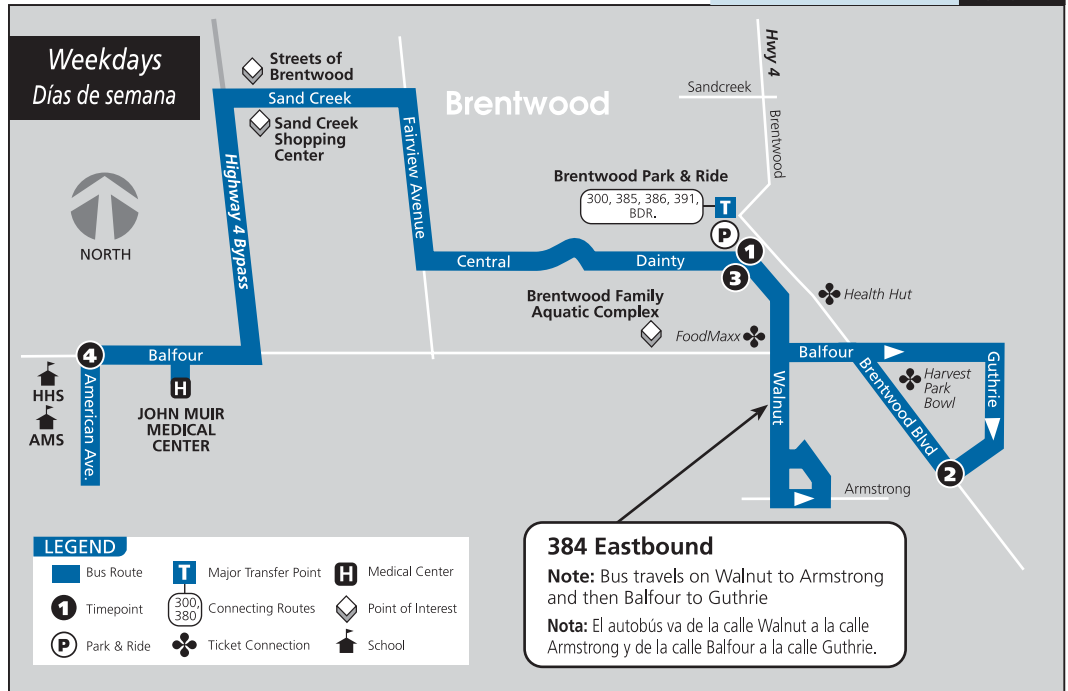

Brentwood 384

See system map or page 25 for construction detour locations due to Hwy 4 widening project.

384 Westbound Rumbo al Oeste

Weekdays Only

BRENTWOOD	
1 Brentwood Park & Ride	4 Balfour / American Ave
6:39	7:01
7:17	7:45
9:39	10:01
11:33	12:01
1:39	2:01
2:54	3:16
3:59	4:21
4:54	5:16
6:07	6:29

384 Eastbound Rumbo al Este

Weekdays Only

BRENTWOOD			
4 Balfour / American Ave	3 Brentwood Park & Ride	2 Guthrie / Hwy 4	1 Brentwood Park & Ride
7:46	8:06	8:16	8:26
10:02	10:22	10:32	10:42
12:02	12:22	12:32	12:42
12:59	1:19		
2:02	2:22	2:32	2:42
2:45	3:05	3:15	3:25
3:18	3:45	3:57	4:09
4:21	4:41	4:51	5:01
5:17	5:37	5:47	5:57

For BART Departure Times
Please call BART Information
at
676-BART
or see the website at
www.bart.gov

Note: The bold type on gray stripes indicates pm times.

Nota: La letra en negrilla en los renglones grises indica horas de la tarde (p.m.)