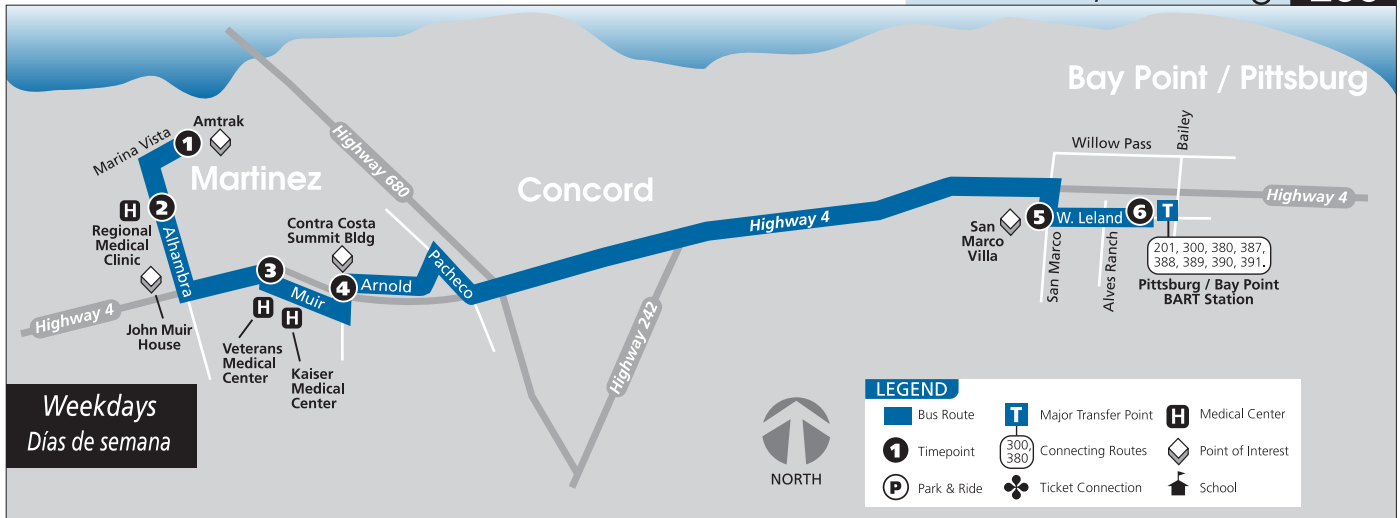

Martinez / Pittsburg 200

See system map or page 25 for construction detour locations due to Hwy 4 widening project.

Note: Route 200 stops only at the listed stops.
Nota: La ruta 200 sólo hace parada en las paradas indicadas.

200 Westbound Rumbo al Oeste		200 Eastbound Rumbo al Este			
PITTSBURG		MARTINEZ			
6	5	4	3	2	1
Pittsburg / Bay Point BART	San Marco	Contra Costa Summit Bldg.	Veterans Medical Center	Contra Costa Regional Medical Clinic	Amtrak
6:42		7:02	7:12	7:20	7:31
7:44	7:48	8:04	8:14	8:22	8:33
8:59		9:19	9:29	9:37	9:48
10:11		10:31	10:38	10:41	10:48
11:11		11:31	11:38	11:41	11:48
12:11	12:15	12:31	12:38	12:41	12:48
1:11		1:31	1:38	1:41	1:48
2:11		2:31	2:38	2:41	2:48
3:13		3:33	3:43	3:51	4:02
4:13		4:33	4:43	4:51	5:02
5:41	5:45	6:01	6:08	6:11	6:18

200 Eastbound Rumbo al Este		200 Westbound Rumbo al Oeste			
MARTINEZ		PITTSBURG			
1	2	3	4	5	6
Amtrak	Contra Costa Regional Medical Clinic	Veterans Medical Center	Contra Costa Summit Bldg.	San Marco	Pittsburg / Bay Point BART
7:38	7:42	7:50	7:55	8:11	8:15
8:38	8:42	8:50	8:55	9:07	9:07
9:53	9:57	10:05	10:10	10:22	10:22
10:49	10:53	11:01	11:06	11:18	11:18
11:49	11:53	12:01	12:06	12:22	12:26
12:49	12:53	1:01	1:06	1:18	1:18
1:49	1:53	2:01	2:11	2:31	2:31
2:49	2:53	3:01	3:11	3:31	3:31
4:04	4:08	4:16	4:26	4:42	4:46
5:05	5:09	5:17	5:27	5:47	5:47
6:19	6:23	6:31	6:41	7:01	7:01

- Pittsburg / Bay Point BART
- W. Leland Road - (near Alves Ranch Rd.)
- W. Leland Road - (near San Marco Blvd.)
- San Marco Villas - (select trips only)
- Contra Costa Summit Building - (Arnold Dr. near Summit Bldg.)
- Kaiser Medical Center - (Muir Road)
- Veterans Medical Center - (inside parking lot)
- John Muir House - (Alhambra Ave. near Walnut Blvd.)
- Contra Costa Regional Medical Clinic - (Alhambra Ave. near Regional Medical Clinic)
- Martinez Amtrak Station