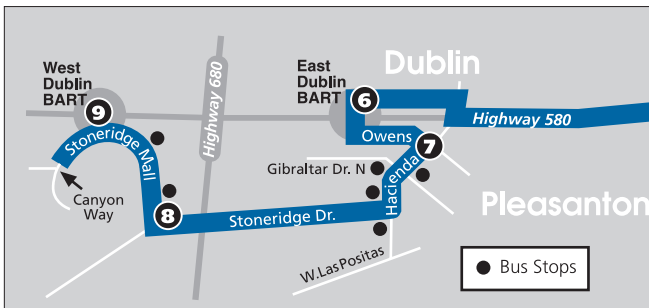

Aviso sobre los horarios: Las horas publicadas en horarios y folletos de Tri Delta Transit no toman en cuenta interrupciones en el servicio y son sólo aproximadas. Todos los horarios están sujetos a cambio sin previo aviso.