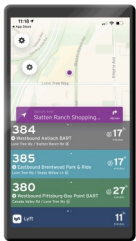

379 EB—Deer Valley Road near Lone Tree Way Bus Stop #817461

For families that do not live near a bus stop served the route, you may be able to catch a different route and transfer.

STAY CONNECTED:

Our buses have free Wi-Fi!!
Connect and then select the bus number.

FIND A BUS STOP NEAR YOU:

Visit the website and click on Bus Stop Locations.
Find the stop near you, what bus routes stops there, and where the bus route goes.

HERE'S HOW TO PLAN YOUR TRIP:

- Download the **app TRANSIT** for route planning, real time arrivals and schedule information. Use the bus ID# on the sign.
- Go to www.trideltatransit.com/mobile on your phone.
- Visit the Tri Delta Transit website to view and print the schedule. To check route information: call 925-754-4040.

TO FIND INFORMATION ON PASSES & FARES:

Tri Delta Transit accepts cash, Youth Clipper or Tri Delta Transit bus passes for fare payment. Visit the website page Fares/Passes.

Download the Clipper Card app or visit:
www.clippercard.com

SEE SOMETHING, SAY SOMETHING:

Help keep buses and bus stops in great shape. Report security issues, trash, damage, hazards or other issues by using the Tri Delta Watch app.

OTHER HELPFUL INFORMATION:

- ♦ Have a new rider? Watch our on-line videos that cover getting on a bus and more.
- ♦ Make sure to arrive to your bus stop **AT LEAST** five (5) minutes early, safely stand where the driver can see you, and then make sure you are boarding the right bus!
- ♦ All Tri Delta Transit buses are equipped with bike racks that fit two bikes. Bikes may be able to go on board if the front rack is full.