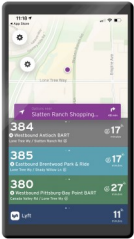

BUS STOP LOCATIONS NEAR O'HARA PARK MIDDLE SCHOOL—Weekdays

383 WB and 391 WB —West Cypress Road near O'Hara Avenue Bus Stop #813713

383 EB and 391 EB —West Cypress Road near O'Hara Avenue Bus Stop #817636

For families that do not live near a bus stop served the route, you may be able to catch a different route and transfer.

STAY CONNECTED:

free WiFi

Our buses have free Wi-Fi!!
Connect and then select the bus number.

FIND A BUS STOP NEAR YOU:

Visit the website and click on Bus Stop Locations. Find the stop near you, what bus routes stops there, and where the bus route goes.

HERE'S HOW TO PLAN YOUR TRIP:

- Download the **app TRANSIT** for route planning, real time arrivals and schedule information. Use the bus ID# on the sign.
- Go to www.trideltatransit.com/mobile on your phone.
- Visit the Tri Delta Transit website to view and print the schedule. To check route information: call 925-754-4040.

TO FIND INFORMATION ON PASSES & FARES:

Tri Delta Transit accepts cash, Youth Clipper or Tri Delta Transit bus passes for fare payment. Visit the website page Fares/Passes.

Download the Clipper Card app or visit:
www.clippercard.com